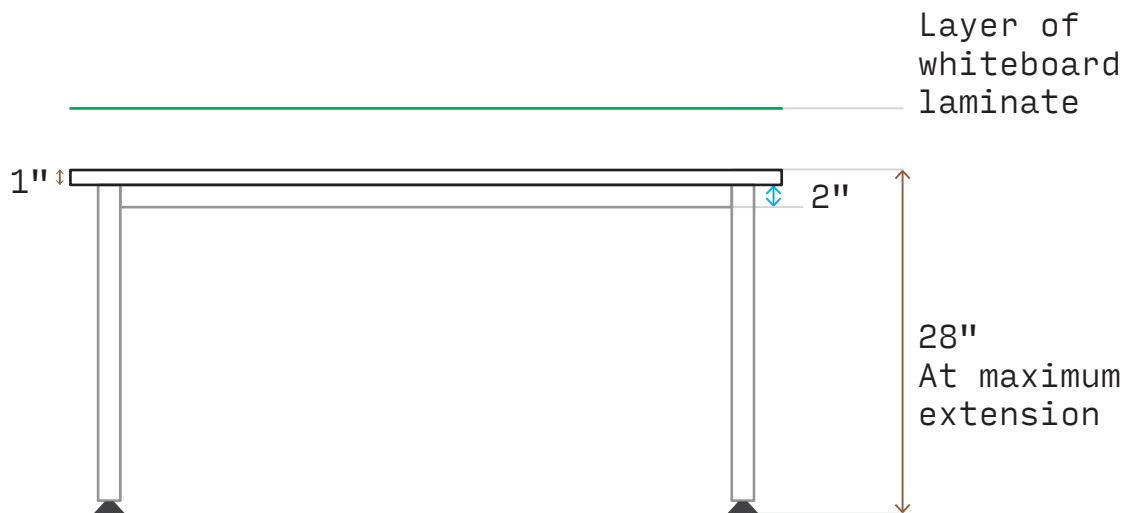

Table for 1 (2.5 by 5 Feet)

Materials

Top: Whiteboard laminate on
1 inch thick Plywood

Legs: Steel, powder coated

All dimensions below in Inches

- Plywood
- Steel
- Laminate