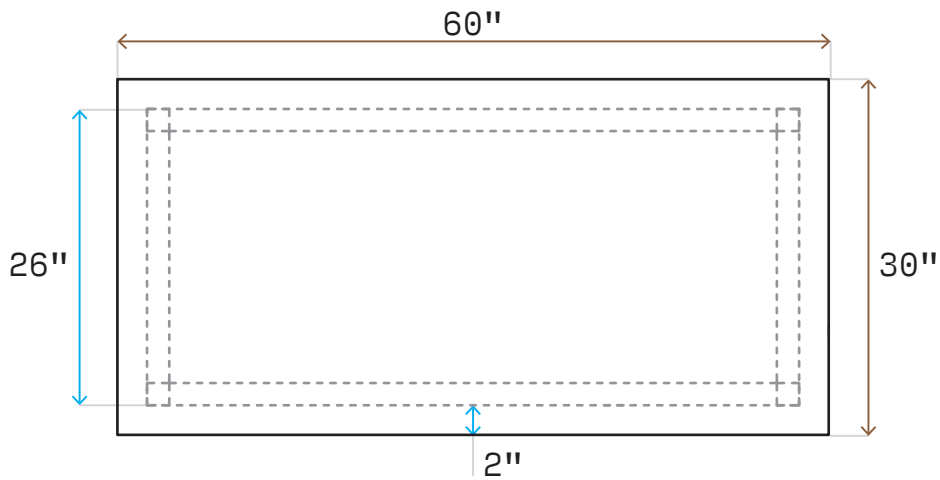

Table for 1 (2.5 by 5 Feet)

Materials

Top: Whiteboard laminate on
1 inch thick Plywood

Legs: Steel, powder coated

All dimensions below in Inches

- Plywood
- Steel
- Laminate